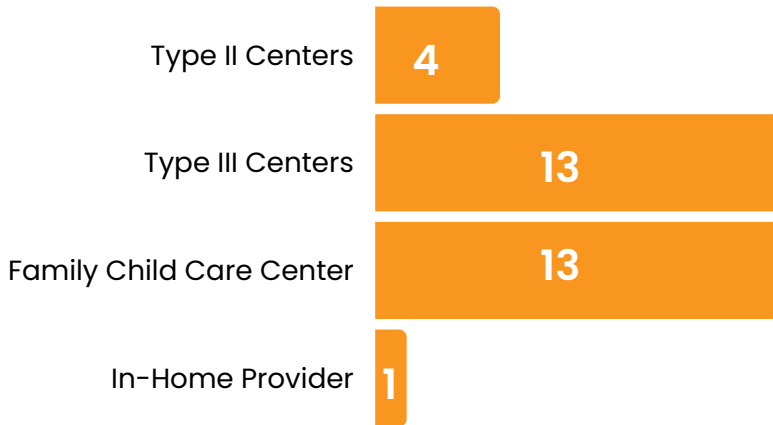

53%

of Parish residents are employed within the parish

47%

of parish residents are employed outside of the parish